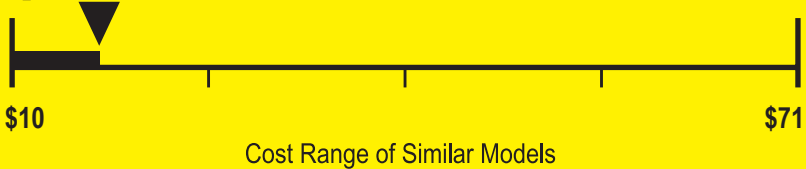

## Estimated Yearly Operating Cost (when used with an electric water heater)

**\$16**

**154** kWh

Estimated Yearly Electricity Use

**\$11**

Estimated Yearly Operating Cost  
(when used with a natural gas water heater)