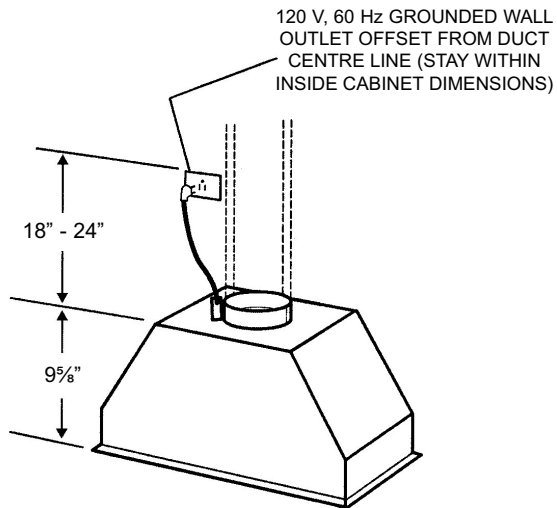

PERFORMANCE RATINGS

BROAN ELITE RMP17004 POWER PACK

SPECIFICATIONS

VOLTS	AMPS	CFM (L/s)	DUCT (mm)
120	3.1	400 (188.7)	6" round

RMP17004 MOUNTING

RMP17004 MOUNTING

RMP17004 DIMENSIONS

Mount power pack so bottom of unit is 24" to 30" above cooking surface.