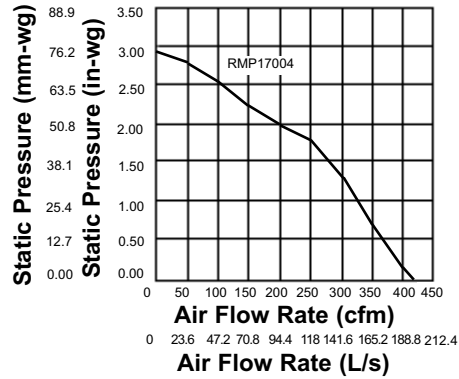

PERFORMANCE RATINGS

BROAN ELITE RMP17004 POWER PACK

SPECIFICATIONS

VOLTS	AMPS	CFM (L/s)	DUCT (mm)
120	3.1	400 (188.7)	6" round