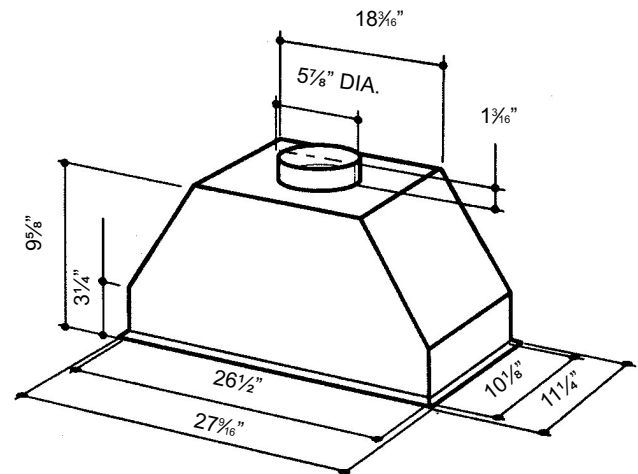

PERFORMANCE RATINGS

BROAN ELITE RMP17004 POWER PACK

SPECIFICATIONS

VOLTS	AMPS	CFM (L/s)	DUCT (mm)
120	3.1	400 (188.7)	6" round

RMP17004 MOUNTING

RMP17004 MOUNTING

RMP17004 DIMENSIONS

Mount power pack so bottom of unit is 24" to 30" above cooking surface.