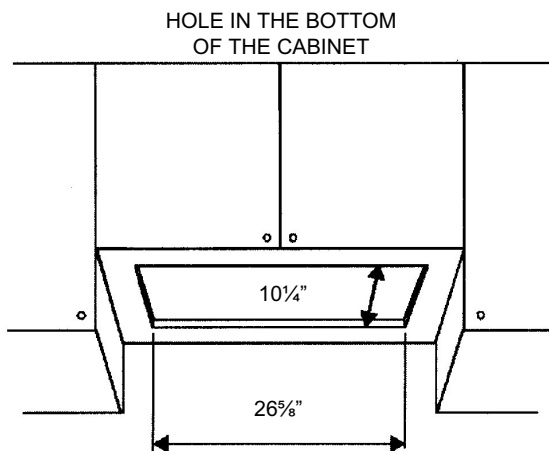

PERFORMANCE RATINGS

BROAN ELITE RMP17004 POWER PACK

SPECIFICATIONS

VOLTS	AMPS	CFM (L/s)	DUCT (mm)
120	3.1	400 (188.7)	6" round

RMP17004 MOUNTING

RMP17004 MOUNTING

RMP17004 DIMENSIONS

Mount power pack so bottom of unit is 24" to 30" above cooking surface.