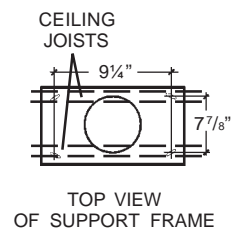

OPTIONS

- Replacement grease filter - # B08087485
- Flue Ext for 10' ceiling - # SB08845500

SPECIFICATIONS

VOLTS	AMPS	CFM (L/S)	DUCT
120	5.5	900 (30)	8" (202 mm) round

HOOD DIMENSIONS

TYPICAL MOUNTING

TYPICAL INSTALLATION