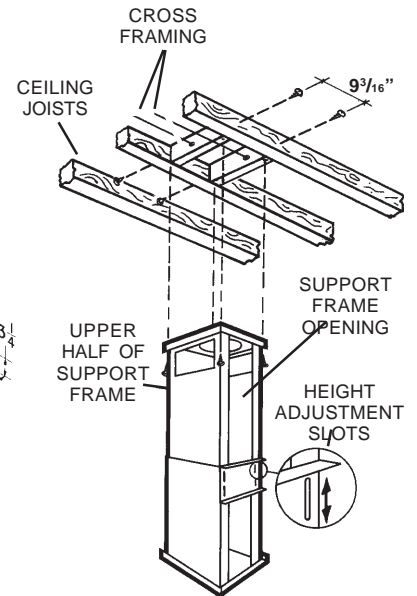

RANGEMASTER[®] PROVISA 63000 SERIES RANGE HOOD

Designed to draw the eye from every vantage point.

FEATURES

- Professional style design
- Stainless steel construction
- Island installations
- Seamless corners for easy cleaning
- Telescopic flue - fits 8 ft. to 9 ft. ceilings
- 8" round (202 mm), vertical discharge
- 900 cfm centrifugal blower
- 3-speed control
- Halogen lighting (4 x 20 W, type T4) (included)
- 3 stylish stainless-steel grease filters are dishwasher safe
- Available size: 70 cm x 100 cm (27⁵/₈" x 39³/₈")

OPTIONS

- Replacement grease filter - # B08087485
- Flue Ext for 10' ceiling - # SB08845500

SPECIFICATIONS

VOLTS	AMPS	CFM (L/S)	DUCT
120	5.5	900 (30)	8" (202 mm) round

HOOD DIMENSIONS

TYPICAL MOUNTING

TYPICAL INSTALLATION