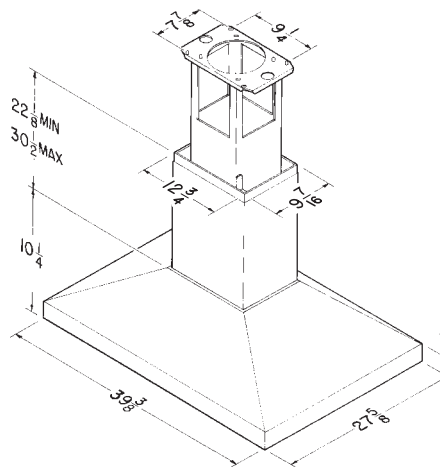

RANGEMASTER[®] PROVISA 63000 SERIES RANGE HOOD

Designed to draw the eye from every vantage point.

FEATURES

- Professional style design
- Stainless steel construction
- Island installations
- Seamless corners for easy cleaning
- Telescopic flue - fits 8 ft. to 9 ft. ceilings
- 8" round (202 mm), vertical discharge
- 900 cfm centrifugal blower
- 3-speed control
- Halogen lighting (4 x 20 W, type T4) (included)
- 3 stylish stainless-steel grease filters are dishwasher safe
- Available size: 70 cm x 100 cm (27⁵/₈" x 39³/₈")

OPTIONS

- Replacement grease filter - # B08087485
- Flue Ext for 10' ceiling - # SB08845500

SPECIFICATIONS

VOLTS	AMPS	CFM (L/S)	DUCT
120	5.5	900 (30)	8" (202 mm) round

HOOD DIMENSIONS

TYPICAL MOUNTING

TYPICAL INSTALLATION