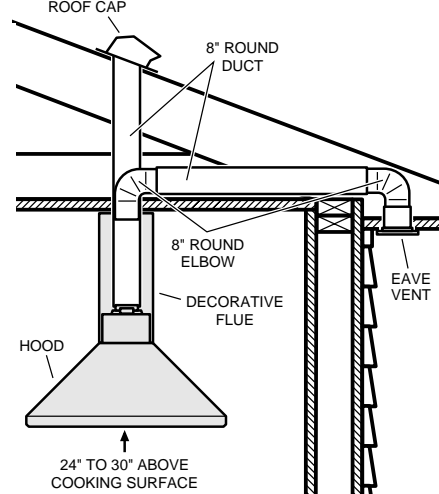

RANGEMASTER[®] PROVISA 63000 SERIES RANGE HOOD

Designed to draw the eye from every vantage point.

FEATURES

- Professional style design
- Stainless steel construction
- Island installations
- Seamless corners for easy cleaning
- Telescopic flue - fits 8 ft. to 9 ft. ceilings
- 8" round (202 mm), vertical discharge
- 900 cfm centrifugal blower
- 3-speed control
- Halogen lighting (4 x 20 W, type T4) (included)
- 3 stylish stainless-steel grease filters are dishwasher safe
- Available size: 70 cm x 100 cm (27⁵/₈" x 39³/₈")

OPTIONS

- Replacement grease filter - # B08087485
- Flue Ext for 10' ceiling - # SB08845500

SPECIFICATIONS

VOLTS	AMPS	CFM (L/S)	DUCT
120	5.5	900 (30)	8" (202 mm) round

HOOD DIMENSIONS

TYPICAL MOUNTING

TYPICAL INSTALLATION